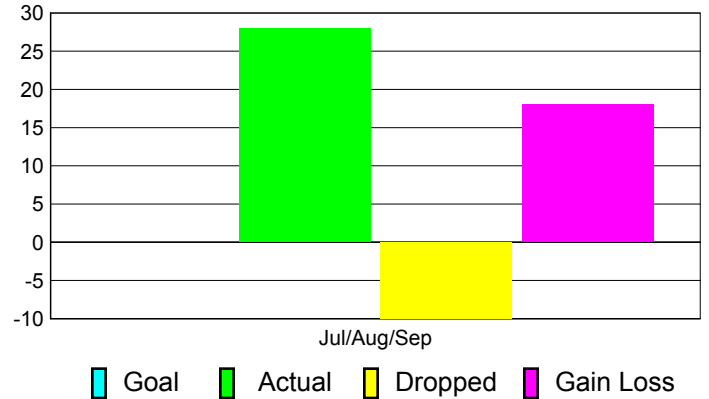

Month	New Club Goal	Actual New Clubs	Actual Dropped Clubs	Gain/Loss of Clubs	Gain/Loss of Clubs
Jul/Aug/Sep		0	0	0	0
Totals		0	0	0	0

Club Results 2011-2012

Goal, New, Dropped, Gain/Loss

MEMBERSHIP

**Membership Results
2011-2012**

**Membership
2010-2011**

Month	Net Memb Goal	Actual New Memb	Actual Dropped Memb	Gain/Loss of Memb	Gain/Loss of Memb
Jul/Aug/Sep		28	-10	18	7
Totals		28	-10	18	7

Membership Results 2011-2012

Goal, New, Dropped, Gain/Loss