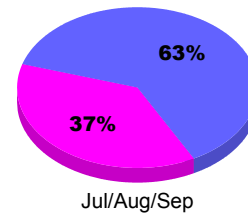

Gender Comparison 2011-2012